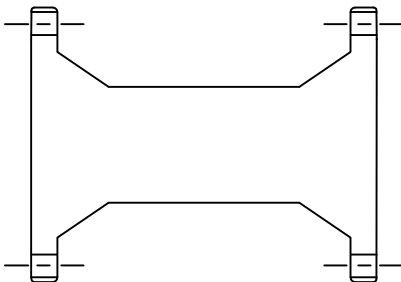

# GLOBAL VISION SPOOLING PIECES

MODEL: GVISP-GG

GROOVED x GROOVED

MODEL: GVISP-GF

GROOVED x FLANGED 150#

MODEL: GVISP-GF3

GROOVED x FLANGED 300#

MODEL: GVISP-FF

FLANGED 150# x FLANGED 150#

MODEL: GVISP-F3F3

FLANGED 300# x FLANGED 300#

WHEN ORDERING PLEASE INCLUDE THE FOLLOWING:

- MODEL NUMBER
- LINE SIZE
- OVERALL LENGTH

UNLESS OTHER SPECIFIED ALL MATERIALS SCHEDULE 40 PIPE